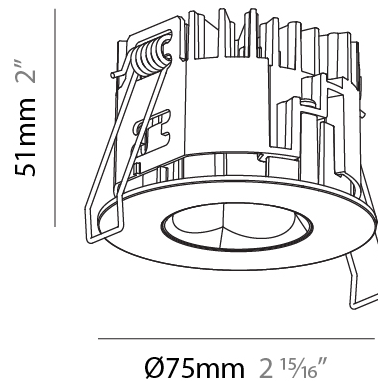

PHYSICAL

Shape: Round
Diameter (mm): 75
Diameter (in): 2 ¹⁵/₁₆
Height (mm): 51
Height (in): 2
Ceiling Thickness (mm): 1 - 25
Ceiling Thickness (in): 1/16 - 1 3/16
Min. Recessing Depth (mm): 55
Min. Recessing Depth (in): 2 ³/₁₆
Light Distribution: Direct
Diffuser: Lens Pack - Spread Lens / Linear Spread Lens / Honeycomb Louver
Fixture Finish: SSR / BKV / CWI / CRY / HAB / LAG / UFT / ITA / RUA / RUR / MIC / FTG / MYG / TWT / LOD / PUS / FRO / FUP / KIA / POP / BLS / SPG / MEY / GOH / GUM / CHC / COM / ABZ / JAG / OBR / MOS / ROR
Fixture Material: Aluminum Die Cast
Cut-out Measurements: 68mm / 2 11/16" Diameter

ELECTRICAL

Lamp Type: LED (Zhaga Standard)
Input Wattage (W): 15
Total Output Wattage (W): 13.6
Dimming: Tri-Mode (Non-Dimming and Phase Dimming (120Vac only) and 0-10V Dimming)
Driver Included: No
Driver Location: Recessed Housing
Driver Type: Constant Current - Universal
Driver Class: Class 2
Input Voltage (V): 120 - 277
Constant Current (MA): 350

LED

Color Temperature (°K): 2700 / 3000 / 3500 / 4000
Max. Delivered Lumen (lm): 1375 / 1462 / 1531 / 1545
Nominal Lumen (lm): 1566 / 1665 / 1743 / 1759
CRI: >90 CRI
Lamp Life (hrs): 50000
Special LEDs offerings: Tunable White

OPTICAL

Reflector°: 50
Adjustability: Fixed

RATINGS AND CERTIFICATIONS

Certified By: Certified for North American Standards
IP rating: IP20