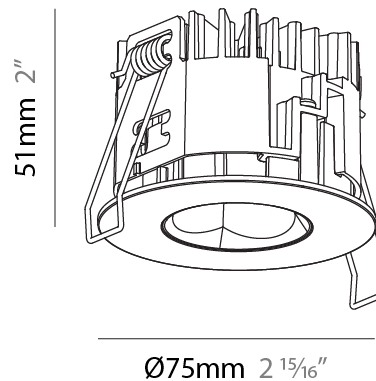

GENERAL

Series: Oiko Pro
Subseries: Oiko Pro Round
Brand: Prolicht
Division: Architectural
Mounting Type: Recessed
Mounting Location: Ceiling
Subcategory: Downlight

PHYSICAL

Shape: Round
Diameter (mm): 75
Diameter (in): 2 ¹⁵/₁₆
Height (mm): 51
Height (in): 2
Ceiling Thickness (mm): 1 - 25
Ceiling Thickness (in): 1/16 - 1 3/16
Min. Recessing Depth (mm): 55
Min. Recessing Depth (in): 2 ³/₁₆
Light Distribution: Direct
Diffuser: Lens Pack - Spread Lens / Linear Spread Lens / Honeycomb Louver
Fixture Finish: SSR / BKV / CWI / CRY / HAB / LAG / UFT / ITA / RUA / RUR / MIC / FTG / MYG / TWT / LOD / PUS / FRO / FUP / KIA / POP / BLS / SPG / MEY / GOH / GUM / CHC / COM / ABZ / JAG / OBR / MOS / ROR
Fixture Material: Aluminum Die Cast
Cut-out Measurements: 68mm / 2 11/16" Diameter

ELECTRICAL

Lamp Type: LED (Zhaga Standard)
Input Wattage (W): 14
Total Output Wattage (W): 12.7
Dimming: Dali Dimming
Driver Included: No
Driver Location: Recessed Housing
Driver Type: Constant Current - Universal (120Vac only for DALI driver)
Driver Class: Class 2
Input Voltage (V): 120 - 277
Constant Current (MA): 700

LED

Color Temperature (°K): 2700-6500 Tunable White
Max. Delivered Lumen (lm): 1240
Nominal Lumen (lm): 1460
CRI: >93 CRI
Lamp Life (hrs): 50000
Special LEDs offerings: Tunable White

OPTICAL

Reflector°: 52
Adjustability: Fixed

RATINGS AND CERTIFICATIONS

Certified By: Certified for North American Standards
IP rating: IP20