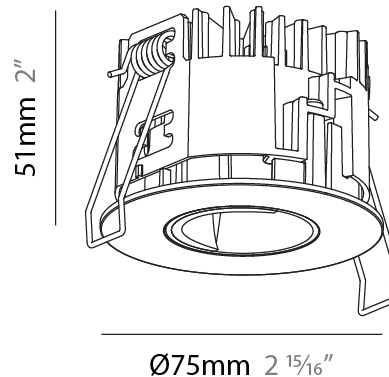

GENERAL

Series: Oiko Pro
Subseries: Oiko Pro Wallwash
Brand: Prolicht
Division: Architectural
Mounting Type: Recessed
Mounting Location: Ceiling
Subcategory: Downlight

PHYSICAL

Shape: Round
Diameter (mm): 75
Diameter (in): 2 15/16
Height (mm): 51
Height (in): 2
Ceiling Thickness (mm): 1 - 25
Ceiling Thickness (in): 1/16 - 1 3/16
Min. Recessing Depth (mm): 55
Min. Recessing Depth (in): 2 3/16
Light Distribution: Downlight
Diffuser: Lens Pack - Spread Lens / Linear Spread Lens / Honeycomb Louver
Fixture Finish: SSR / BKV / CWI / CRY / HAB / LAG / UFT / ITA / RUA / RUR / MIC / FTG / MYG / TWT / LOD / PUS / FRO / FUP / KIA / POP / BLS / SPG / MEY / GOH / GUM / CHC / COM / ABZ / JAG / OBR / MOS / ROR
Fixture Material: Aluminum Die Cast
Cut-out Measurements: 68mm / 2 11/16" Diameter

ELECTRICAL

Lamp Type: LED (Zhaga Standard)
Input Wattage (W): 14
Total Output Wattage (W): 12.7
Dimming: Dali Dimming
Driver Included: No
Driver Location: Recessed Housing
Driver Type: Constant Current - Universal (120Vac only for DALI driver)
Driver Class: Class 2
Input Voltage (V): 120 - 277
Constant Current (MA): 700

LED

Color Temperature (°K): 2700-6500 Tunable White
Max. Delivered Lumen (lm): 1216
Nominal Lumen (lm): 1460
CRI: >90 CRI
Lamp Life (hrs): 50000
Special LEDs offerings: Tunable White

OPTICAL

Adjustability: Fixed

RATINGS AND CERTIFICATIONS

Certified By: Certified for North American Standards
IP rating: IP20