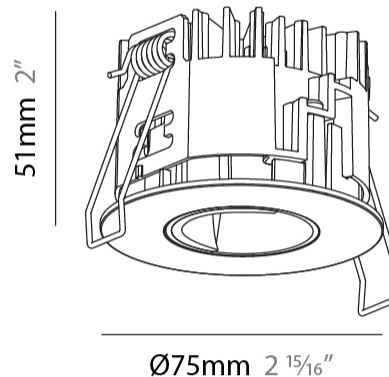

GENERAL

Series: Oiko Pro
Subseries: Oiko Pro Wallwash
Brand: Prolicht
Division: Architectural
Mounting Type: Recessed
Mounting Location: Ceiling
Subcategory: Downlight

PHYSICAL

Shape: Round
Diameter (mm): 75
Diameter (in): 2 15/16
Height (mm): 51
Height (in): 2
Ceiling Thickness (mm): 1 - 25
Ceiling Thickness (in): 1/16 - 1 3/16
Min. Recessing Depth (mm): 55
Min. Recessing Depth (in): 2 3/16
Light Distribution: Downlight
Fixture Finish: SSR / BKV / CWI / CRY / HAB / LAG / UFT / ITA / RUA / RUR / MIC / FTG / MYG / TWT / LOD / PUS / FRO / FUP / KIA / POP / BLS / SPG / MEY / GOH / GUM / CHC / COM / ABZ / JAG / OBR / MOS / ROR
Fixture Material: Aluminum Die Cast
Cut-out Measurements: 68mm / 2 11/16" Diameter

ELECTRICAL

Lamp Type: LED (Zhaga Standard)
Input Wattage (W): 16
Total Output Wattage (W): 14.6
Dimming: Tri-Mode (Non-Dimming and Phase Dimming (120Vac only) and 0-10V Dimming)
Driver Included: No
Driver Location: Recessed Housing
Driver Type: Constant Current - Universal
Driver Class: Class 2
Housing: See Components
Input Voltage (V): 120 - 277
Constant Current (MA): 350

LED

Color Temperature (*K): 2700 / 3000 / 3500 / 4000
Max. Delivered Lumen (lm): 1302 / 1383 / 1449 / 1462
Nominal Lumen (lm): 1566 / 1665 / 1743 / 1759
CRI: >90 CRI
Lamp Life (hrs): 50000

OPTICAL

Adjustability: Fixed

RATINGS AND CERTIFICATIONS

Certified By: Certified for North American Standards
IP rating: IP20