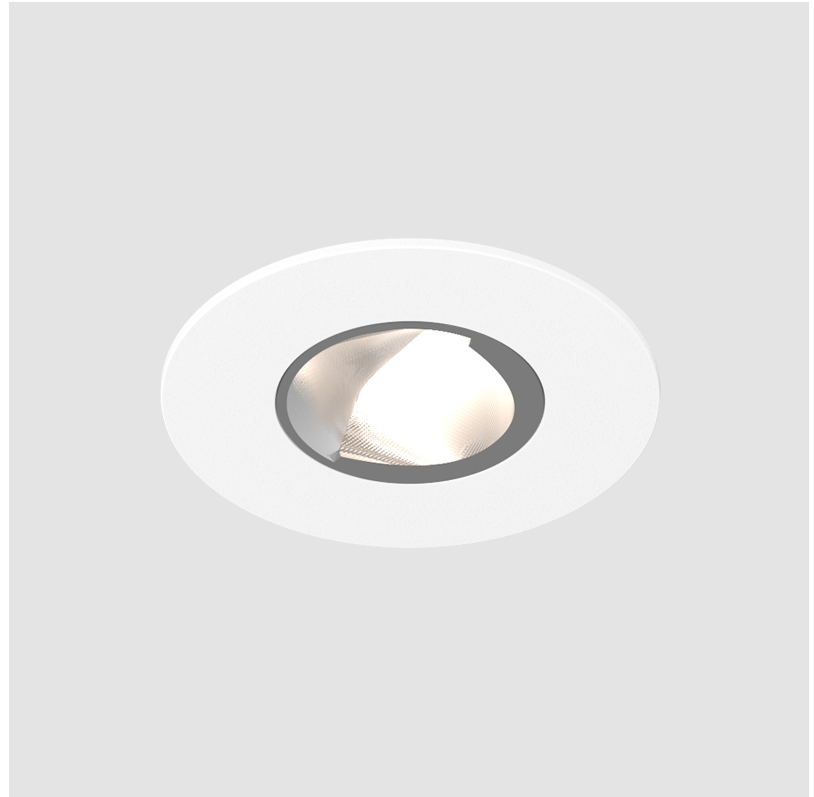

GENERAL

Series: Oiko Pro
Subseries: Oiko Pro Wallwash
Brand: Prolicht
Division: Architectural
Mounting Type: Recessed
Mounting Location: Ceiling
Subcategory: Downlight

PHYSICAL

Shape: Round
Diameter (mm): 75
Diameter (in): 2 15/16
Height (mm): 51
Height (in): 2
Ceiling Thickness (mm): 1 - 25
Ceiling Thickness (in): 1/16 - 1 3/16
Min. Recessing Depth (mm): 55
Min. Recessing Depth (in): 2 3/16
Light Distribution: Downlight
Fixture Finish: SSR / BKV / CWI / CRY / HAB / LAG / UFT / ITA / RUA / RUR / MIC / FTG / MYG / TWT / LOD / PUS / FRO / FUP / KIA / POP / BLS / SPG / MEY / GOH / GUM / CHC / COM / ABZ / JAG / OBR / MOS / ROR
Fixture Material: Aluminum Die Cast
Cut-out Measurements: 68mm / 2 11/16" Diameter

ELECTRICAL

Lamp Type: LED (Zhaga Standard)
Input Wattage (W): 16
Total Output Wattage (W): 14.6
Dimming: Tri-Mode (Non-Dimming and Phase Dimming (120Vac only) and 0-10V Dimming)
Driver Included: No
Driver Location: Recessed Housing
Driver Type: Constant Current - Universal
Driver Class: Class 2
Housing: See Components
Input Voltage (V): 120 - 277
Constant Current (MA): 350

LED

Color Temperature (*K): 2700 / 3000 / 3500 / 4000
Max. Delivered Lumen (lm): 1302 / 1383 / 1449 / 1462
Nominal Lumen (lm): 1566 / 1665 / 1743 / 1759
CRI: >90 CRI
Lamp Life (hrs): 50000

OPTICAL

Adjustability: Fixed

RATINGS AND CERTIFICATIONS

Certified By: Certified for North American Standards
IP rating: IP20